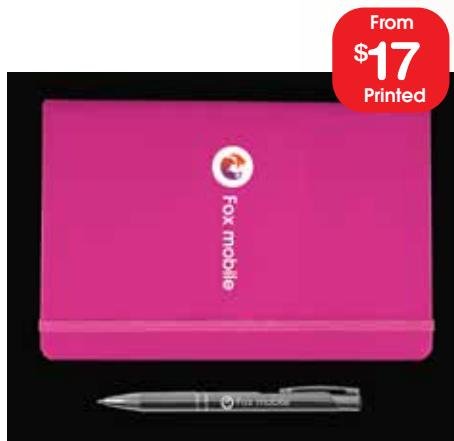

From
$17
Printed

Harmony Gift Set

LL8241

- Venture A5 notebook and Napier pen.
- Packed in 2 piece cardboard gift box with laser cut foam insert.