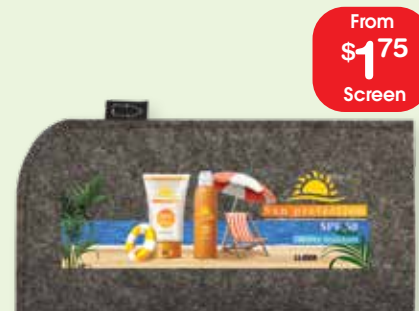

Montana Sunglass Pouch
LL4559

- Sunglass pouch made from 2mm RPET felt.
- RPET material is produced from recycled PET 2L water bottles.