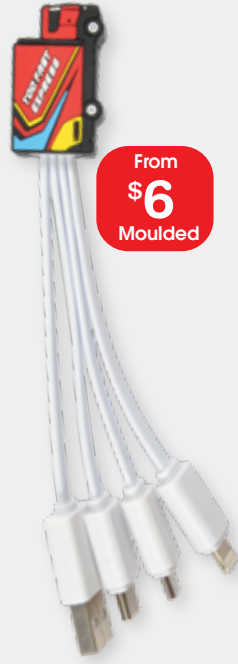

From
$6
Moulded

Custom Topper PVC Cable

LN9065

- Custom topper with 3 in 1 USB cable.
- Topper can have 4 colours plus the base colour.
- USB A, Micro USB, Type C & IOS.
- Max Output 5V 2A.