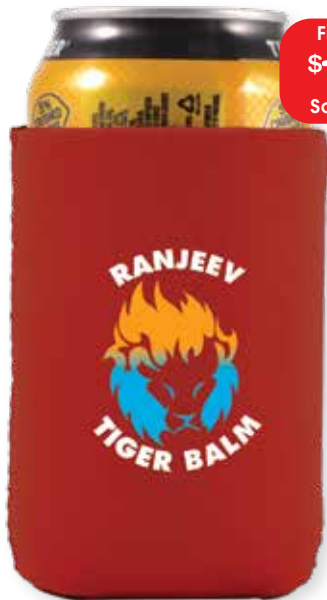

From
\$160
Screen

Naples Luggage Tag LN0017

- Self locking PVC luggage tag.
- Printed address label on back.

From
\$960
Pad

Digital Luggage Scales LL4834

- Weigh your bags before you leave with this digital luggage scale.
- Switch between grams, kilos, pounds or ounces.
- Maximum Capacity 50kg.
- Powered by 2 AAA Batteries.