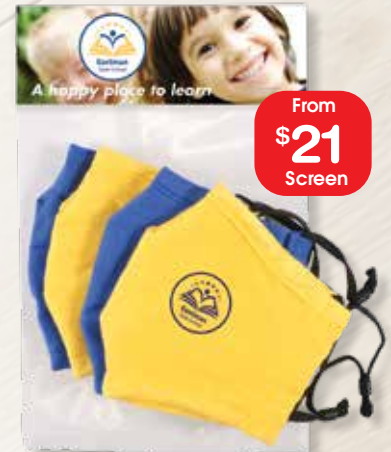

From
$21
Screen

Children's Face Masks 4 Pack
LL8956

- Pack of 4 premium children's cotton face masks.
- 3 layers of cotton and for an extra comfortable fit two black elastic ear straps.

PACKS