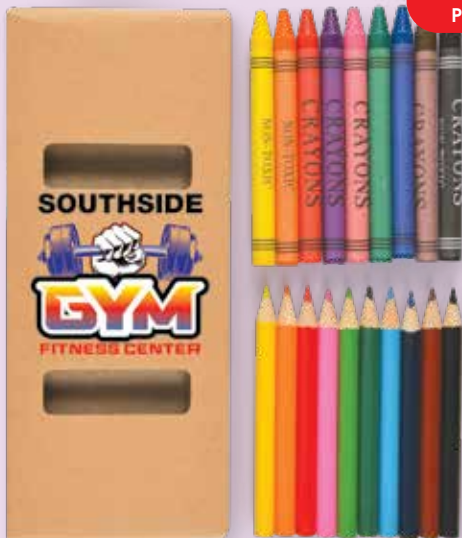

From
$2.10
Pad

Mural Pencil/Crayon Set
LL1911

- Set of 10 coloured mini pencils and 9 crayons in a natural kraft tuck box with window.