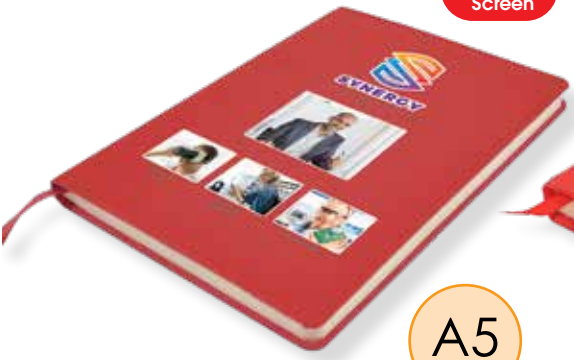

From
$5²⁰
Screen

From
$3⁴⁵
Screen

From
$2⁸⁵
Label

A5