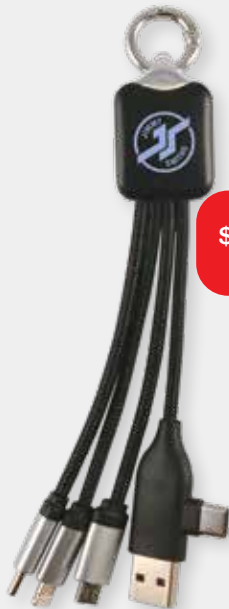

- 6 in 1 combo ribbon cable.
- 1m braided cable with aluminium housing.
- Offers fast charging with data support.
- End 1 - 8 pin 1st side, micro USB 2nd side, USB Type C.

From
\$9.50
Laser

Glimmer Round Glow Cable
LL9430

- 3 in 1 cable with illuminating white LED top.
- 8 pin, Type C and micro USB cables.
- Braided cables and silver connectors.
- Chrome keyring.

From
\$9.50
Laser

Glimmer Square Glow Cable
LL9431

- 3 in 1 cable with illuminating white LED top.
- 8 pin, Type C and micro USB cables.
- Braided cables and silver connectors.
- Chrome keyring.

From
\$9.50
Laser

Kinetic Round Glow Cable
LL9434

- 4 in 1 cable with illuminating white LED top.
- 8 pin, Type C and micro USB cables.
- Braided cables and silver connectors.
- Chrome keyring.

From
\$9.50
Laser