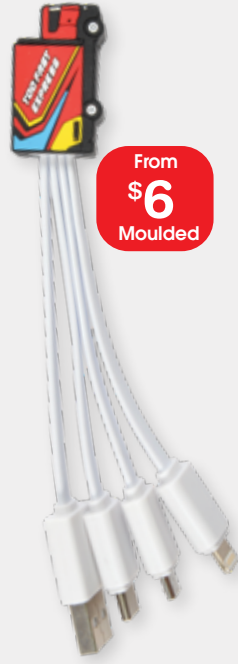

- 4 in 1 cable with natural bamboo cable housing and wheat straw cables/connectors.
- Includes USB A, Type C, Micro USB & iOS connectors.

From
\$6.50
Pad

Oracle Square Bamboo Charging Cable
LL9437

- 4 in 1 cable with natural bamboo cable housing and wheat straw cables/connectors.
- Includes USB A, Type C, Micro USB & iOS connectors.

From
\$5⁷⁵
Dye Sub

Lumen Lanyard Cable

LN9364

- Lanyard power cable with 3 in 1 connector.
- Power iOS/Android & Type C connectors.
- Comes with swivel snap hook & fixed snap hook connectors.
- Max output 5V 2A.