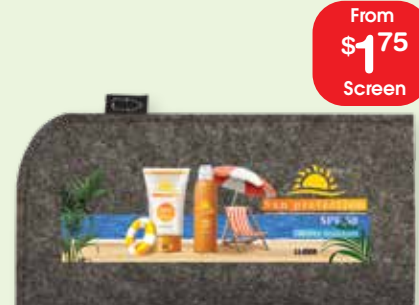

Montana Sunglass Pouch
LL4559

- Sunglass pouch made from 2mm RPET felt.
- RPET material is produced from recycled PET 2L water bottles.